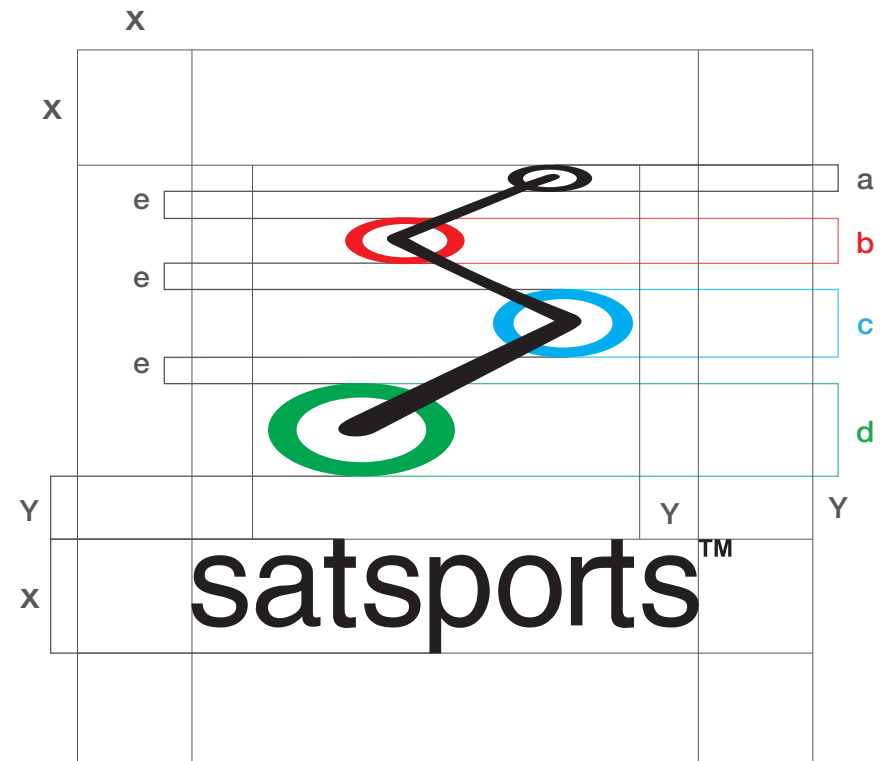

Clear space

Minimum distance from the logo to the edge of page is X (for the centred version) and Y (for the left-aligned version).

X = total height of wordmark (the text-only part)
Y = half of X

Minimum Sizes

Total width for the centred version is 16 mm.
Total width for the left-aligned version is 24 mm.

16 mm

24 mm

Colours

Pantone
CMYK
RGB
Web Safe

Process 485
0, 100, 100, 0
204, 0, 0
CC0000

Process Cyan
100, 0, 0, 0
0, 153, 255
0099FF